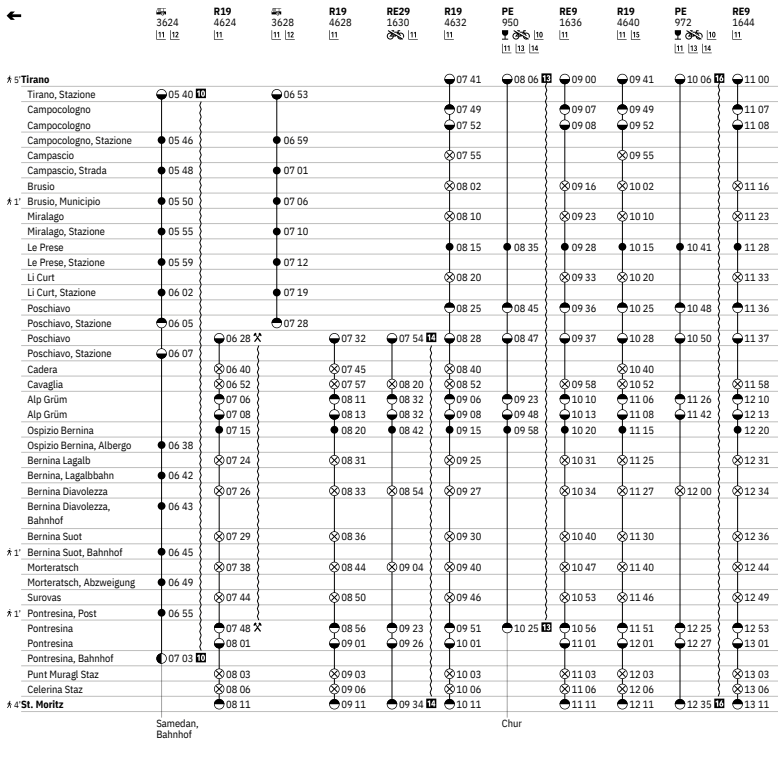

950 Tirano - Pontresina - St. Moritz

Stand: 23. Oktober 2024